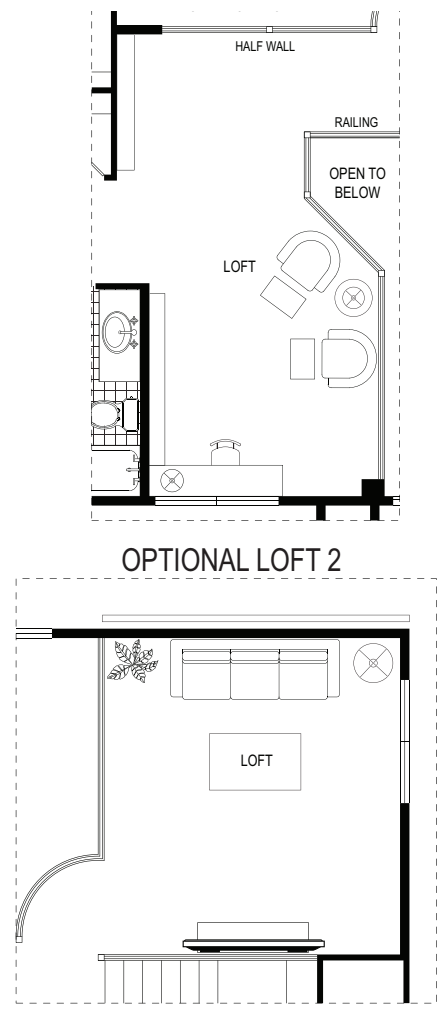

FORTUNE RIDGE

AT SOUTHEAST

THE BRAVO | THE BRIO | THE BALLAD

MAIN LEVEL

SECOND LEVEL

OPTIONAL LOFT 2

Disclaimer: Please note this floor plan is for marketing purposes and is to be used as a guide only. Square footage exceeds the usable floor area. All efforts have been made to ensure its accuracy at time of print. Changes may be made during the development process and dimensions, fixtures, fittings, finishes and specifications are subject to change without notice. This is not an offering. The complete offering terms are in an Offering Plan available from Sponsor. File No. H11-0004. Equal Housing Opportunity.