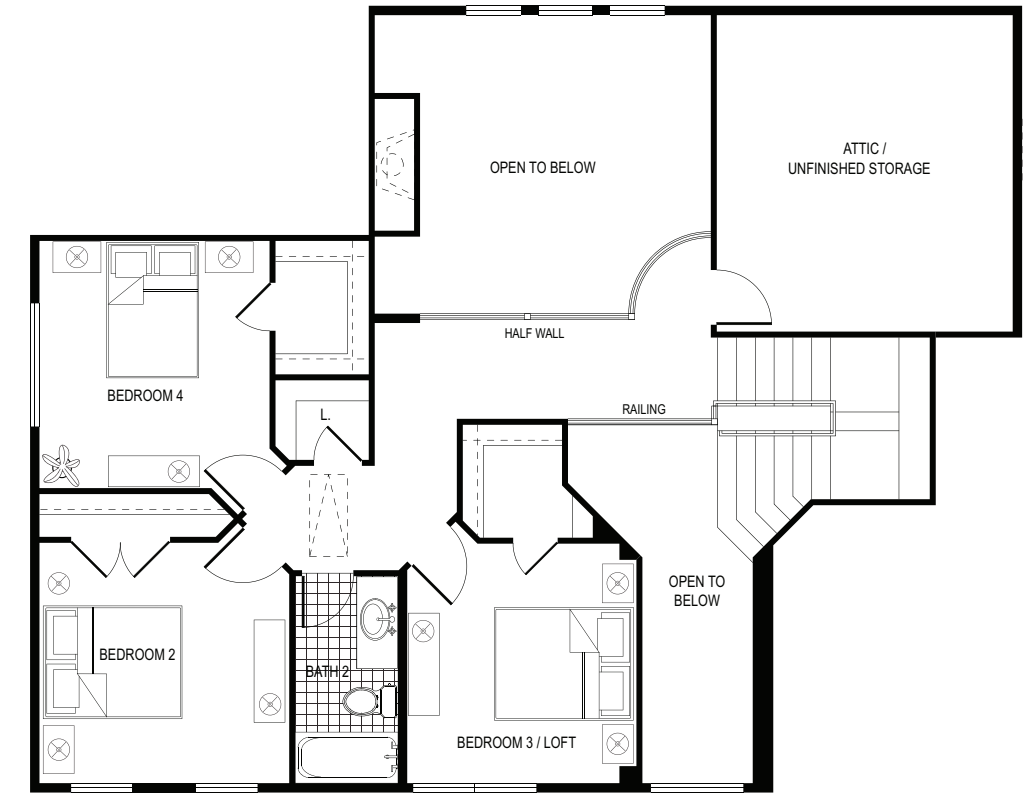

FORTUNE RIDGE

AT SOUTHEAST

THE BRAVO | THE BRIO | THE BALLAD

MAIN LEVEL

SECOND LEVEL

OPTIONAL LOFT 2

Disclaimer: Please note this floor plan is for marketing purposes and is to be used as a guide only. Square footage exceeds the usable floor area. All efforts have been made to ensure its accuracy at time of print. Changes may be made during the development process and dimensions, fixtures, fittings, finishes and specifications are subject to change without notice. This is not an offering. The complete offering terms are in an Offering Plan available from Sponsor. File No. H11-0004. Equal Housing Opportunity.