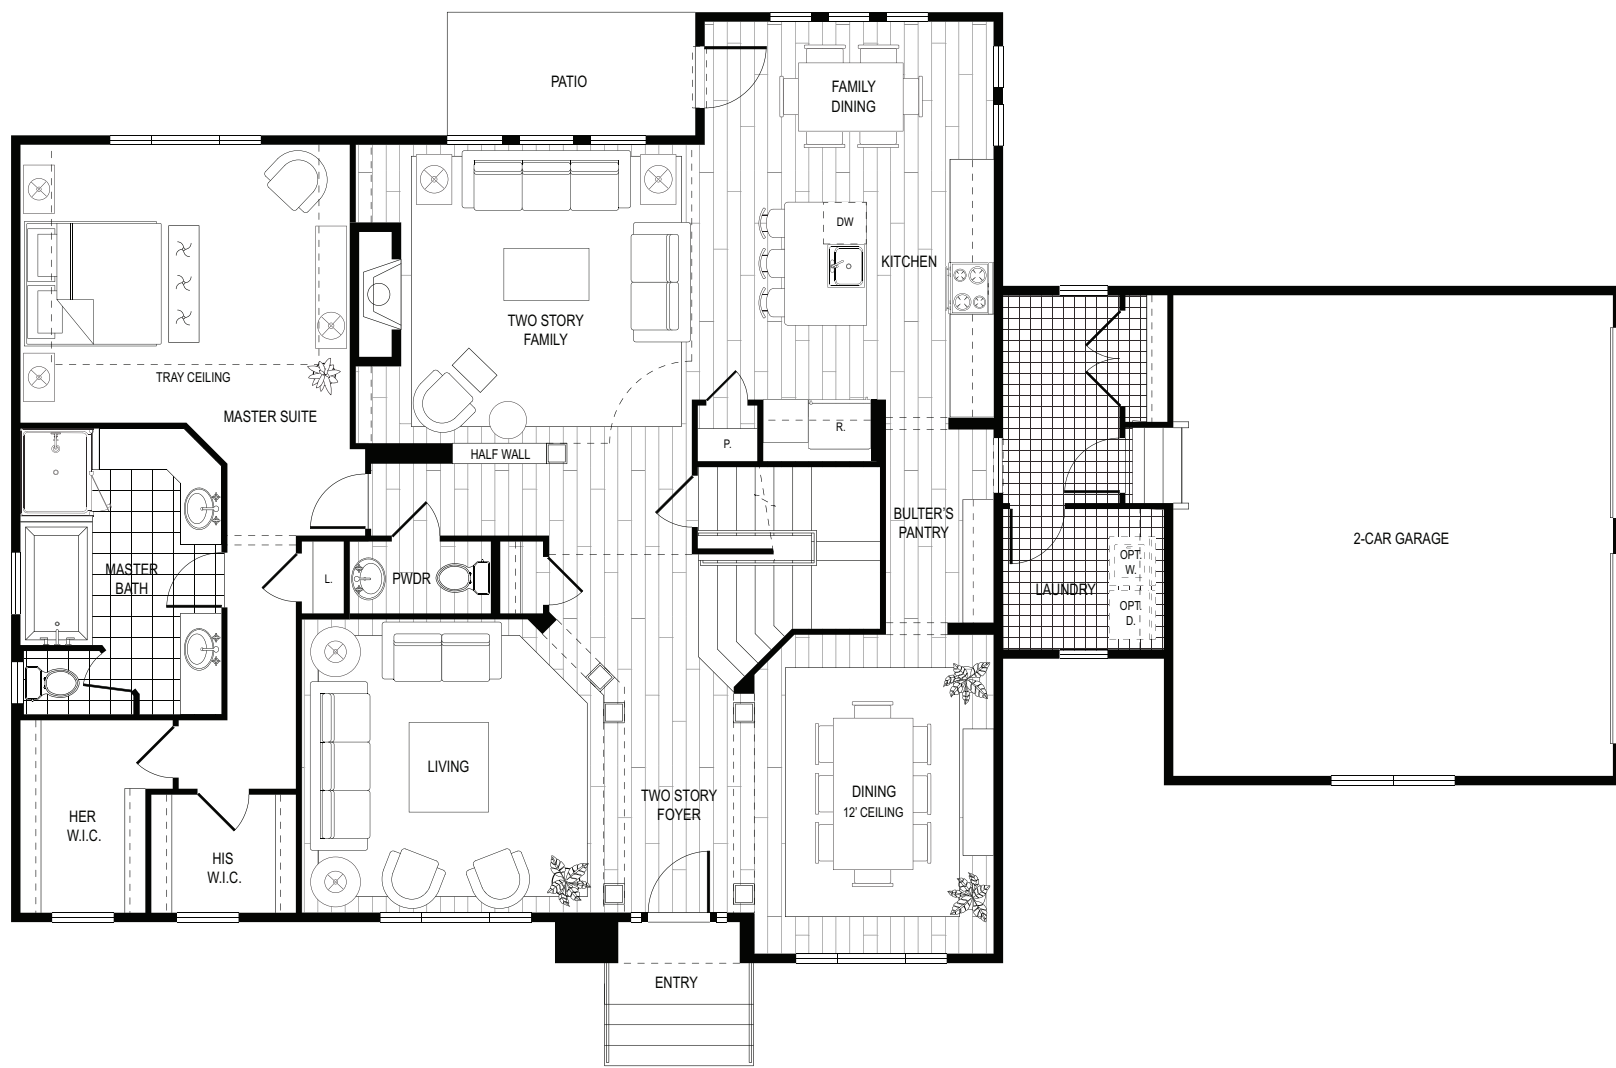

FORTUNE RIDGE

AT SOUTHEAST

THE BRAVO | THE BRIO | THE BALLAD

MAIN LEVEL

SECOND LEVEL

OPTIONAL LOFT 2

Disclaimer: Please note this floor plan is for marketing purposes and is to be used as a guide only. Square footage exceeds the usable floor area. All efforts have been made to ensure its accuracy at time of print. Changes may be made during the development process and dimensions, fixtures, fittings, finishes and specifications are subject to change without notice. This is not an offering. The complete offering terms are in an Offering Plan available from Sponsor. File No. H11-0004. Equal Housing Opportunity.